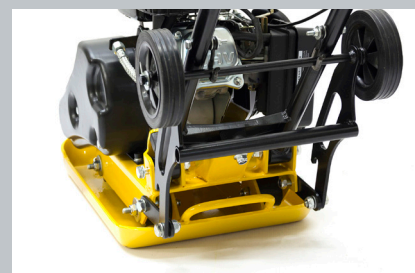

EASY TRANSPORT

With the optional wheel kit the Handy compactor can be moved with ease, then simply raise the wheels for work.