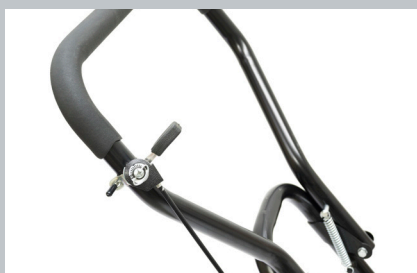

Features & Benefits

THROTTLE CONTROL

The handle mounted throttle control allows precise power for the job in hand.