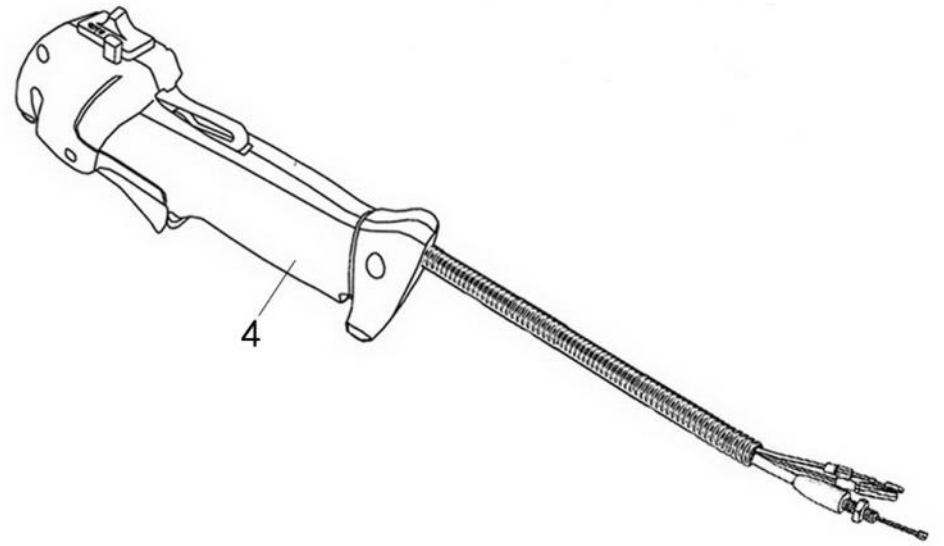

PNBC220E 割草机

一节直管 爆炸图

220E one straight shaft			
Item	Part no.	Description	Qty
1	PA-GC220E-42000	Engine	1
2	PA-GC305-48200	blade	1
3	PA-GC305.3A-90081	screw	1
4	PA-BGC350K-97025	screw	1
6	PA-GC415-45300	Bushing	6
7	PA-GC260-45123A	pipe	1
8	PA-GC260-45131	drive shaft	1
9	PA-GC260-48039	gear box	1
10	PA-YD2500-92001	nut	1
11	PA-GC305-46581	hook	1
12	PA-GC305-13582	hook fixture	1
13	PA-YD5200.5-90030	screw	1
14	PA-GC305.3-48118A	clamp	2
ZC1	PA-GC305.3A-48050	protector assy	1
26	PA-GC305-48054	protector	1
27	PA-GC305.3B-91337	screw	1
28	PA-GC305.3A-48056.2A	blade	1
29	PA-GC305.3A-48060	protector shield	1
30	PA-GC305.3A-48061	screw	2
31	PA-GC305.3B-48052	protector plate-2	1
ZC2	PA-GC415-48230	nylon cutter	1
32	PA-GC305-48233	nylon cutter cover	1
33	PA-GC305-48235	nylon cutter spring	1
34	PA-GC305-48185	nylon line	1
35	PA-GC305-48236	nylon cutter shaft	1
36	PA-GC305-48237	nylon cutter protecto	2
37	PA-GC305-48238	nylon cutter base	1