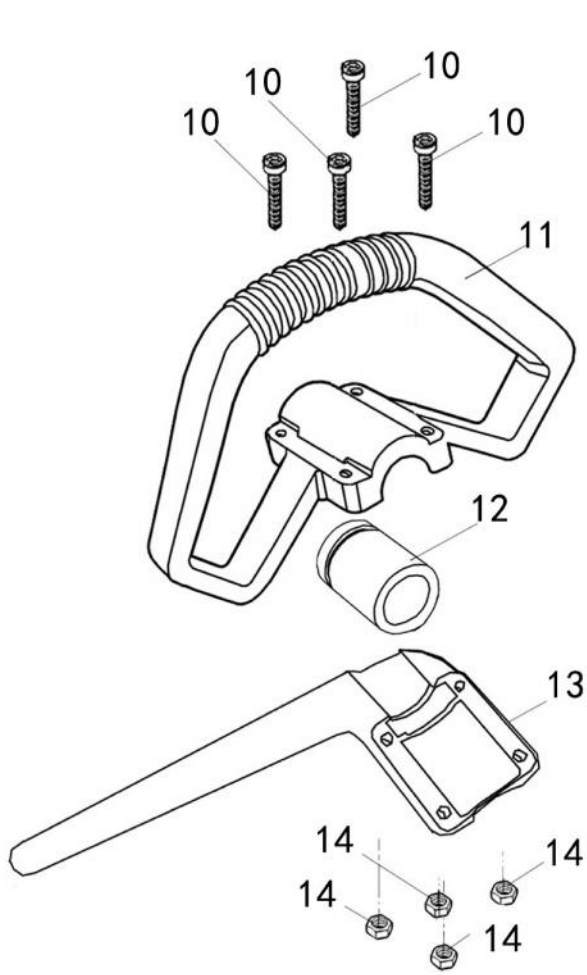

PNBC220E 割草机

一节直管 爆炸图

220E one straight shaft			
Item	Part no.	Description	Qty
1	PA-GC220E-42000	Engine	1
2	PA-GC305-48200	blade	1
3	PA-GC305.3A-90081	screw	1
4	PA-BGC350K-97025	screw	1
6	PA-GC415-45300	Bushing	6
7	PA-GC260-45123A	pipe	1
8	PA-GC260-45131	drive shaft	1
9	PA-GC260-48039	gear box	1
10	PA-YD2500-92001	nut	1
11	PA-GC305-46581	hook	1
12	PA-GC305-13582	hook fixture	1
13	PA-YD5200.5-90030	screw	1
14	PA-GC305.3-48118A	clamp	2
ZC1	PA-GC305.3A-48050	protector assy	1
26	PA-GC305-48054	protector	1
27	PA-GC305.3B-91337	screw	1
28	PA-GC305.3A-48056.2A	blade	1
29	PA-GC305.3A-48060	protector shield	1
30	PA-GC305.3A-48061	screw	2
31	PA-GC305.3B-48052	protector plate-2	1
ZC2	PA-GC415-48230	nylon cutter	1
32	PA-GC305-48233	nylon cutter cover	1
33	PA-GC305-48235	nylon cutter spring	1
34	PA-GC305-48185	nylon line	1
35	PA-GC305-48236	nylon cutter shaft	1
36	PA-GC305-48237	nylon cutter protecto	2
37	PA-GC305-48238	nylon cutter base	1