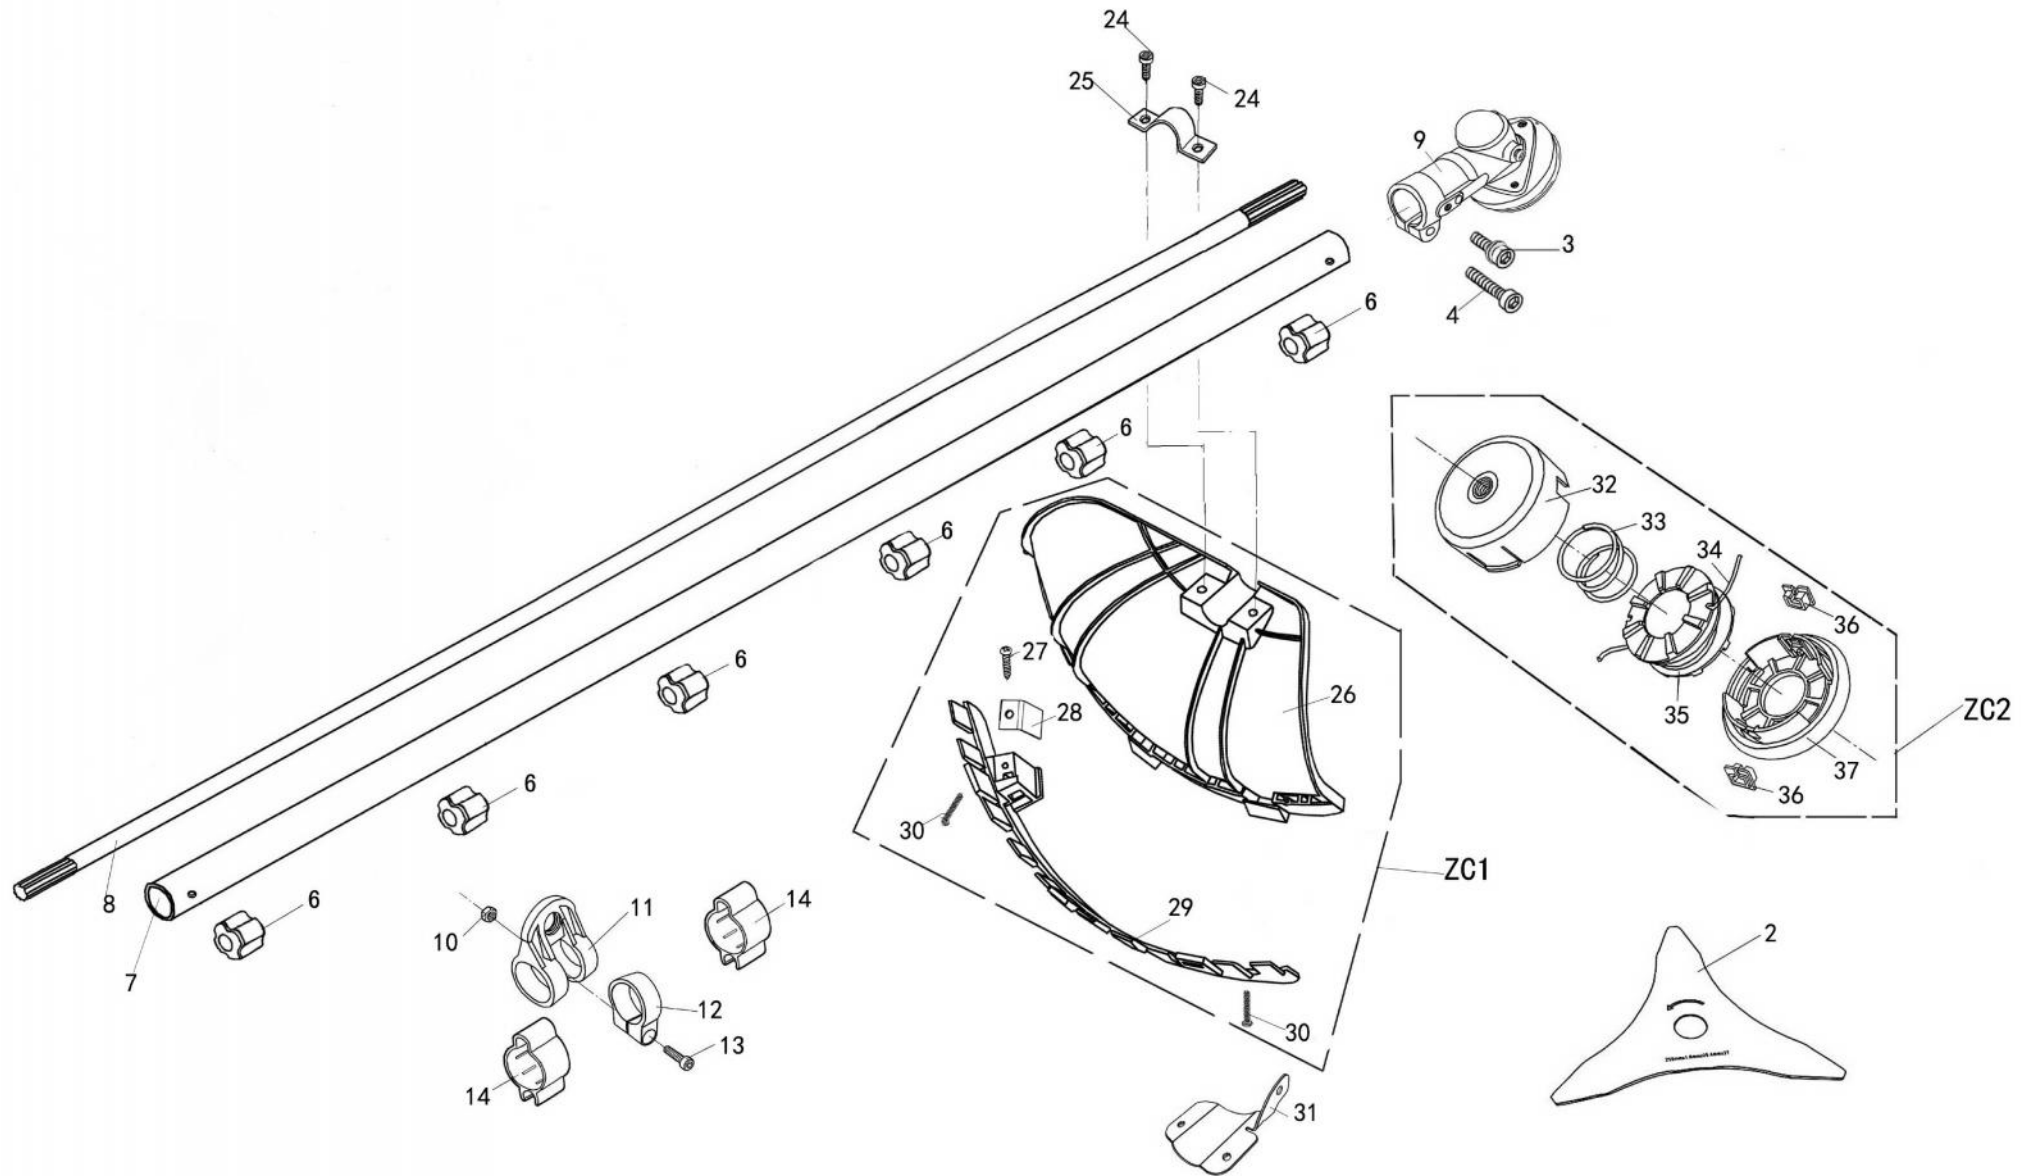

PNBC220E 割草机

一节直管 爆炸图

220E one straight shaft			
Item	Part no.	Description	Qty
1	PA-GC220E-42000	Engine	1
2	PA-GC305-48200	blade	1
3	PA-GC305.3A-90081	screw	1
4	PA-BGC350K-97025	screw	1
6	PA-GC415-45300	Bushing	6
7	PA-GC260-45123A	pipe	1
8	PA-GC260-45131	drive shaft	1
9	PA-GC260-48039	gear box	1
10	PA-YD2500-92001	nut	1
11	PA-GC305-46581	hook	1
12	PA-GC305-13582	hook fixture	1
13	PA-YD5200.5-90030	screw	1
14	PA-GC305.3-48118A	clamp	2
ZC1	PA-GC305.3A-48050	protector assy	1
26	PA-GC305-48054	protector	1
27	PA-GC305.3B-91337	screw	1
28	PA-GC305.3A-48056.2A	blade	1
29	PA-GC305.3A-48060	protector shield	1
30	PA-GC305.3A-48061	screw	2
31	PA-GC305.3B-48052	protector plate-2	1
ZC2	PA-GC415-48230	nylon cutter	1
32	PA-GC305-48233	nylon cutter cover	1
33	PA-GC305-48235	nylon cutter spring	1
34	PA-GC305-48185	nylon line	1
35	PA-GC305-48236	nylon cutter shaft	1
36	PA-GC305-48237	nylon cutter protecto	2
37	PA-GC305-48238	nylon cutter base	1

PNBC220EA Trottle Assy / Handel

Item	Part no.	Description	Qty
4	PA-LJ260K-47000	Trottle assy	1
5	PA-YD2500-92001	HEX NUT	3
6	PA-GC305-46581	HOOK	1
7	PA-GC305-13582	HOOK FIX SEAT	1
8	PA-YD5200.5-90030	Screw	1
9	PA-GC260A-93301	washer	1
10	PA-YD4500-90025	SCREW	4
11	PA-GC260-46091	G HANDLE	1
12	PA-GC260-46092	CIRCLE SHEALTH	1
13	PA-GC260-46093	G HANDLE(DOWN)	1
14	PA-YD2500-92001	HEX NUT	4