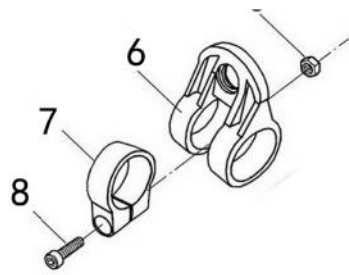

PNBC220E 割草机

一节直管 爆炸图

220E one straight shaft			
Item	Part no.	Description	Qty
1	PA-GC220E-42000	Engine	1
2	PA-GC305-48200	blade	1
3	PA-GC305.3A-90081	screw	1
4	PA-BGC350K-97025	screw	1
6	PA-GC415-45300	Bushing	6
7	PA-GC260-45123A	pipe	1
8	PA-GC260-45131	drive shaft	1
9	PA-GC260-48039	gear box	1
10	PA-YD2500-92001	nut	1
11	PA-GC305-46581	hook	1
12	PA-GC305-13582	hook fixture	1
13	PA-YD5200.5-90030	screw	1
14	PA-GC305.3-48118A	clamp	2
ZC1	PA-GC305.3A-48050	protector assy	1
26	PA-GC305-48054	protector	1
27	PA-GC305.3B-91337	screw	1
28	PA-GC305.3A-48056.2A	blade	1
29	PA-GC305.3A-48060	protector shield	1
30	PA-GC305.3A-48061	screw	2
31	PA-GC305.3B-48052	protector plate-2	1
ZC2	PA-GC415-48230	nylon cutter	1
32	PA-GC305-48233	nylon cutter cover	1
33	PA-GC305-48235	nylon cutter spring	1
34	PA-GC305-48185	nylon line	1
35	PA-GC305-48236	nylon cutter shaft	1
36	PA-GC305-48237	nylon cutter protecto	2
37	PA-GC305-48238	nylon cutter base	1

PNBC220EA Trottle Assy / Handel

Item	Part no.	Description	Qty
4	PA-LJ260K-47000	Trottle assy	1
5	PA-YD2500-92001	HEX NUT	3
6	PA-GC305-46581	HOOK	1
7	PA-GC305-13582	HOOK FIX SEAT	1
8	PA-YD5200.5-90030	Screw	1
9	PA-GC260A-93301	washer	1
10	PA-YD4500-90025	SCREW	4
11	PA-GC260-46091	G HANDLE	1
12	PA-GC260-46092	CIRCLE SHEALTH	1
13	PA-GC260-46093	G HANDLE(DOWN)	1
14	PA-YD2500-92001	HEX NUT	4